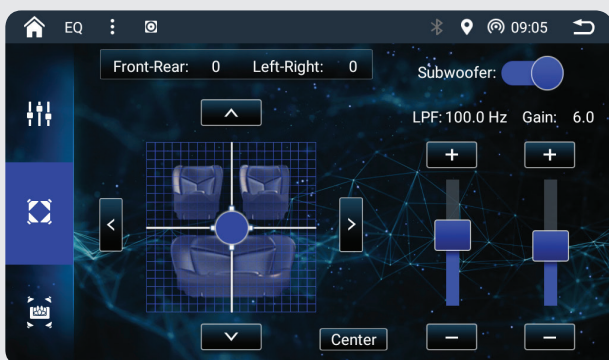

BASS MANAGEMENT

Take control over your Subwoofer's performance (if installed) by choosing from the 11 Low-Pass filter frequencies and adjusting the output level.