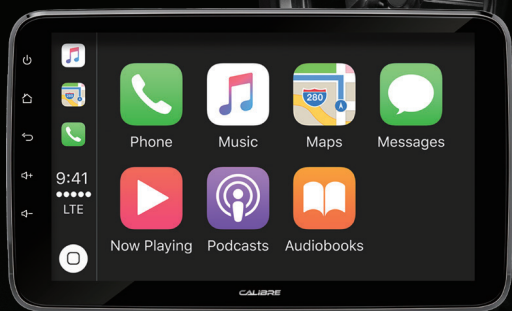

2024
EDITION

CALIBRE

EXPERIENCE THE SOUND
OF THE FUTURE

CALIBRE

Experience the best of sound with CALIBRE, where decades of expertise meet passion for audio. Our team of experts is dedicated to delivering an exceptional listening experience. With a focus on precision and detail, we bring you the latest technology at an affordable price, so you can enjoy your favourite music with crystal clear clarity.

Explore our latest models and discover the innovative features that will make CALIBRE your first choice.

ELITE 9WL

9 Inch Floating Wireless Apple Carplay® / Android Auto™ A/V Receiver

The ELITE 9WL is loaded with premium features designed to enhance your entertainment experience. Enjoy seamless connectivity with wireless or wired Apple Carplay® and Android Auto™, crystal-clear audio with DAB+, and a high-resolution screen for crisp visuals.

With dual camera inputs for convenient parking assistance and the ability to connect two phones simultaneously, this multimedia system is the ultimate upgrade for your vehicle. Upgrade your ride with the ELITE 9WL and elevate your entertainment on the move.

The 1-DIN chassis allows the unit to be installed into a wide range of vehicles. With a vertical and horizontal pivoting joint you can adjust the screen to an angle that you prefer.

The screen can also be adjusted up or down during installation to help avoid obscuring controls or vents.