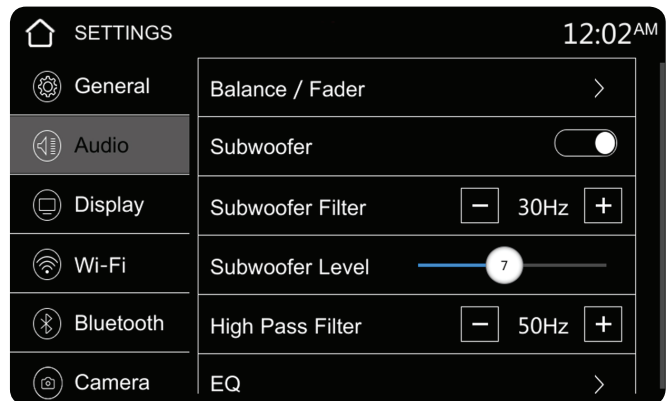

HIGH-PASS & LOW-PASS FILTERS

To maximise the capabilities of your front and rear speakers, the ELITE 7WL & ELITE 7W are equipped with a selectable Hi-Pass feature. This feature is designed to eliminate frequencies that may cause damage or distortion to your speakers, ultimately leading to enhanced longevity, increased power handling, and crisper sound quality.

These models also include a Subwoofer (if installed) Low-Pass filter with various frequency choices to effectively eliminate vocals and focus on lower frequencies. Additionally, you have the flexibility to adjust the Subwoofer level to suit your preferences and optimise your audio setup.