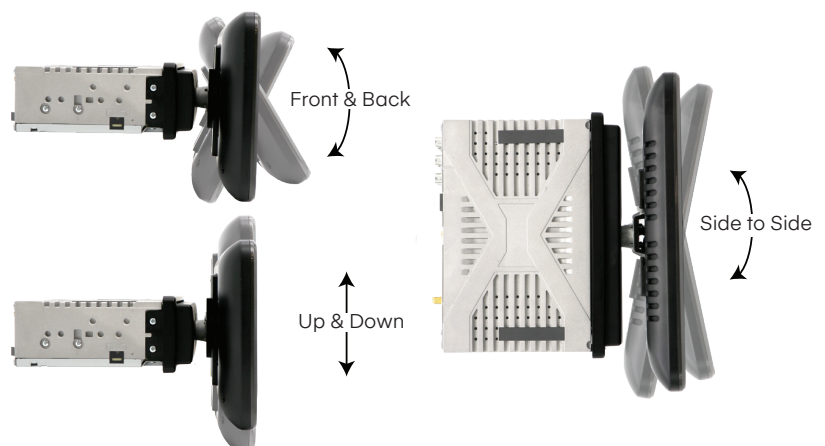

Explore our latest models and discover the innovative features that will make CALIBRE your first choice.

ELITE 9WL

9 Inch Floating Wireless Apple Carplay® / Android Auto™ A/V Receiver

The ELITE 9WL is loaded with premium features designed to enhance your entertainment experience. Enjoy seamless connectivity with wireless or wired Apple Carplay® and Android Auto™, crystal-clear audio with DAB+, and a high-resolution screen for crisp visuals.

With dual camera inputs for convenient parking assistance and the ability to connect two phones simultaneously, this multimedia system is the ultimate upgrade for your vehicle. Upgrade your ride with the ELITE 9WL and elevate your entertainment on the move.

The 1-DIN chassis allows the unit to be installed into a wide range of vehicles. With a vertical and horizontal pivoting joint you can adjust the screen to an angle that you prefer.

The screen can also be adjusted up or down during installation to help avoid obscuring controls or vents.