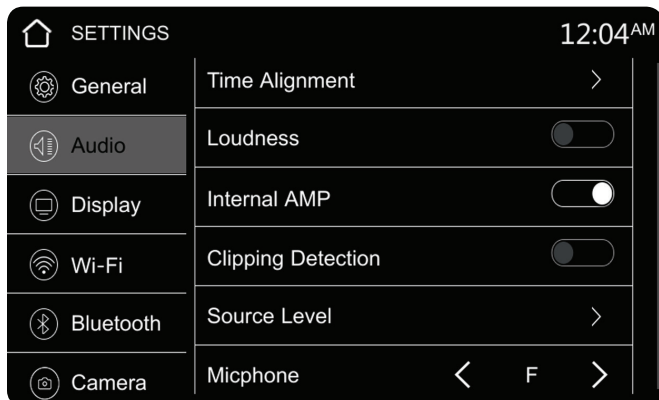

Bit too much tech for you to manage?

Don't worry, contact us and we will direct you to the nearest Calibre Specialist to assist.

ELITE 7WL

6.8 Inch Wireless Apple Carplay® / Android Auto™ A/V Receiver

Like our flagship ELITE 9WL, the ELITE 7WL and ELITE 7W models are loaded with premium features designed to enhance your entertainment experience. Offering Wireless or Wired Apple CarPlay® and Android Auto™, High Resolution screens, Dual Camera inputs, and simultaneous 2 Phone Connectivity, these models provide a wealth of multimedia options. Both models are equipped with Ultra High Power 2Ω stable amplification, making them a powerful upgrade to your factory system.

ELITE 7W

6.8 Inch Wired Apple Carplay® / Android Auto™ A/V Receiver

Check out these standout features that are sure to enhance your multimedia entertainment experience while on the move!

HIGH POWER 72W x 4 AMPLIFIER

The ELITE 7WL and ELITE 7W have built-in 2Ω stable Class A/B amplification, delivering up to 72Wx4 MAX output @ 2Ω (38Wx4 RMS @ 1% THD).

They also output 22W RMS @ 4Ω with only 1% THD, outperforming competitors. When only using external amps, the in-built amp can be turned off in the menu for lower current draw and a pure audio output signals.

DISTORTION LIMITER

Committed to delivering exceptional sound quality, we've incorporated a cutting-edge distortion limiting feature. This intelligent system detects any distortion (clipping) above 2% Total Harmonic Distortion (THD) and automatically adjusts the level to maintain crystal-clear sound, ensuring your listening experience remains pristine and unblemished.