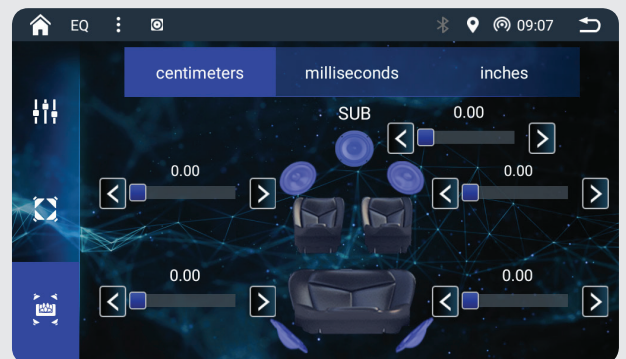

Explore our latest models and discover the innovative features that will make CALIBRE your first choice.

ELITE 9WL

9 Inch Floating Wireless Apple Carplay® / Android Auto™ A/V Receiver

The ELITE 9WL is loaded with premium features designed to enhance your entertainment experience. Enjoy seamless connectivity with wireless or wired Apple Carplay® and Android Auto™, crystal-clear audio with DAB+, and a high-resolution screen for crisp visuals.

With dual camera inputs for convenient parking assistance and the ability to connect two phones simultaneously, this multimedia system is the ultimate upgrade for your vehicle. Upgrade your ride with the ELITE 9WL and elevate your entertainment on the move.

The 1-DIN chassis allows the unit to be installed into a wide range of vehicles. With a vertical and horizontal pivoting joint you can adjust the screen to an angle that you prefer.

The screen can also be adjusted up or down during installation to help avoid obscuring controls or vents.

We told you that we're passionate about audio, that is why we include all you need to get the best possible sound experience out of your new entertainment system!

16 BAND EQ

Select a preset that matches your music genre or modify one of the two user presets to balance out highs or lows in your system's frequency response, or customise the sound to your individual preferences.