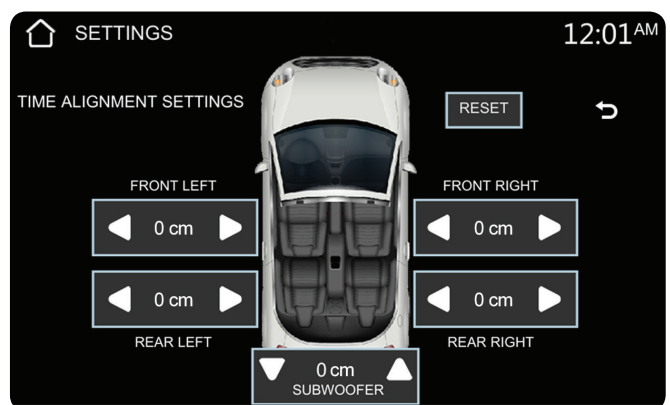

TIME ALIGNMENT

Since all vehicles vary in size and have speakers placed in different locations, adjusting the timing of each speaker can provide you with the optimum concert sound stage experience.